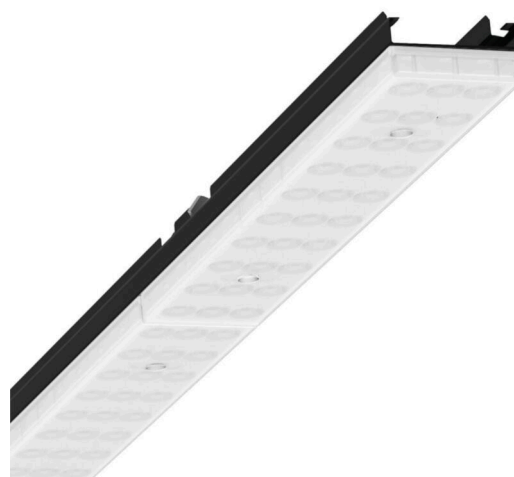

Device mount - Individual.Lens.Optic frosted - direct/indirect diffuse distribution - visually continuous

Device mount made of galvanised, profiled sheet steel, surface coated with polyester resin enamel. Toolless fastening with two integrated pressure locks. Housing colour black RAL 9005; Direct/indirect light distribution, diffuse light beam distribution using the Individual.Lens.Optic made of frosted PMMA plastic. The single lens optics ensure absolute ease of assembly and are simple to maintain thanks to the easily cleaned surface. The inner rhythm of the 3-row single lens arrangement and the overriding device mount are perfectly in tune to guarantee a homogeneous appearance in the object. Electrical connection by means of a fixed, 3-pin, quick-fit plug connector and a free choice of phases. Integrated guide for fast contacting. They are exchangeable, permit modernisation and reliably prolong the service life of the overall system.

MECHANICS

Housing colour	black RAL 9005
Dimensions (LxWxDxH)	1531mm x 55mm x 37mm
Weight (net)	1.9kg
Type of installation	Mounting rail system installation, Light structure

Dimensions

L	1531 mm	Length
B	55 mm	Width
H	37 mm	Height

DEEP-LINK

<https://www.regiolux.de/en/article/19470004164>

Reference	LED 6000lm 865
ηLB	100 %
Φ ↓/↑	90 % / 10 %
UGR lat./long.	25.3 / 24.7