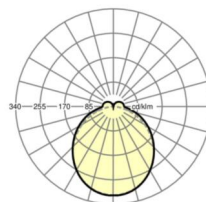

CHARACTERISTICS

Order number	19470004164
EAN number	4020863395927
Commodity code	94051190
Certification mark	IP 20, Protection class I, ENEC10 VDE, F, HACCP DIN10500/Food/IFS-application-related suitability/BRC, Indoor, CE
Impact resistance (IK rating)	IK03 (-20°C bis 40°C)
Ambient temperatur	ta -20°C to 40°C
Warranty period	5 years
State funding programs	BEG - Federal funding for efficient buildings (valid only for Germany)

ELECTRICAL ENGINEERING

Controller	Electronic driver (1 pcs.)
System output	37W
Mains voltage	230V/50Hz
Energy efficiency class/light source	D

LIGHTING TECHNOLOGY

Placement	LED, Colour rendering/Light colour CRI ≥ 80 / 6500K
Colour tolerance (MacAdam)	3SDCM
Nominal luminous flux	5472lm
LED service life	50000h L80/B10 (Tq 40°C)
Luminaire luminous efficiency	146lm/W
Beam angle	115° (C0) / 110° (C90)
UGR lat./long.	25.3 / 24.7

MECHANICS

Housing colour	black RAL 9005
Dimensions (LxWxDxH)	1531mm x 55mm x 37mm
Weight (net)	1.9kg
Type of installation	Mounting rail system installation, Light structure

Dimensions

L	1531 mm	Length
B	55 mm	Width
H	37 mm	Height

DEEP-LINK

<https://www.regiolux.de/en/article/19470004164>

Reference	LED 6000lm 865
ηLB	100 %
Φ ↓/↑	90 % / 10 %
UGR lat./long.	25.3 / 24.7